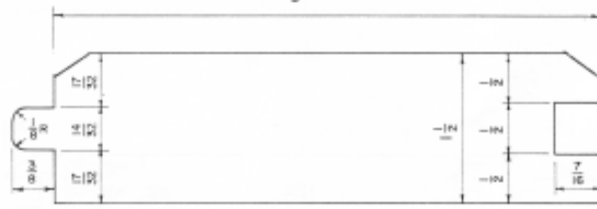

WHITE PINE

WHITE PINE #2 & BTR REVERSIBLE PATTERN WP4/116

AVAILABLE DIMENSIONS:

SIZE: 1 x 6

LENGTHS: 8'-16'

SIZE: 1 x 8

LENGTHS: 8'-16'

WHITE PINE #2 & BTR REVERSIBLE PATTERN BEADED CEILING/WP4

AVAILABLE DIMENSIONS:

SIZE: 1 x 6

LENGTHS: 8'-16'

SIZE: 1 x 8

LENGTHS: 8'-16'

WHITE PINE PRIMED FJ C/BTR S4S

AVAILABLE DIMENSIONS:

SIZE: 1 x 6- 1 x 12

LENGTHS: 16' W/SHORTS

WHITE PINE C & BTR S2S KD

AVAILABLE DIMENSIONS:

SIZE: 5/4, 6/4, 8/4

LENGTHS: RWRL UNITS

WHITE PINE

WHITE PINE PREMIUM DECKING REVERSIBLE

AVAILABLE DIMENSIONS:

SIZE: 2 x 6

LENGTHS: 12'/14'/16'

PONDEROSA PINE

PREMIUM LOG CABIN SIDING

AVAILABLE DIMENSIONS:

SIZE: 2 x 8

LENGTHS: 12'/14'/16'

- STACKABLE CORNERS ARE AVAILABLE