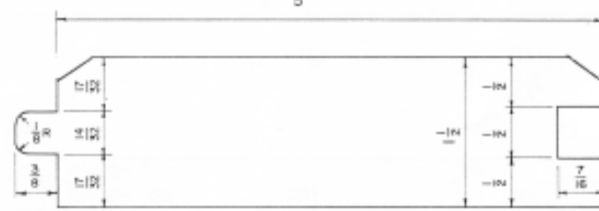

WHITE PINE

WHITE PINE C & BTR S4S KD

AVAILABLE DIMENSIONS:

SIZE: 1 x 4	LENGTHS: 5'-16'
SIZE: 1 x 6	LENGTHS: 5'-16'
SIZE: 1 x 8	LENGTHS: 5'-16'
SIZE: 1 x 10	LENGTHS: 5'-16'
SIZE: 1 x 12	LENGTHS: 5'-16'

WHITE PINE #2 & BTR REVERSIBLE PATTERN WP4/116

AVAILABLE DIMENSIONS:

SIZE: 1 x 6	LENGTHS: 8'-16'
SIZE: 1 x 8	LENGTHS: 8'-16'

WHITE PINE PRIMED FJ C/BTR S4S

AVAILABLE DIMENSIONS:

SIZE: 1 x 6- 1 x 12	LENGTHS: 16' W/SHORTS
---------------------	-----------------------

WHITE PINE C & BTR S2S KD

AVAILABLE DIMENSIONS:

SIZE: 5/4, 6/4, 8/4	LENGTHS: RWRL UNITS
---------------------	---------------------

WHITE PINE

WHITE PINE PREMIUM DECKING REVERSIBLE

AVAILABLE DIMENSIONS:

SIZE: 2 x 6

LENGTHS: 12'/14'/16'

PONDEROSA PINE

PREMIUM LOG CABIN SIDING

AVAILABLE DIMENSIONS:

SIZE: 2 x 8

LENGTHS: 12'/14'/16'

- STACKABLE CORNERS ARE AVAILABLE

FOR ADDITIONAL INFORMATION PLEASE SEE INDUSTRY LINKS PAGE