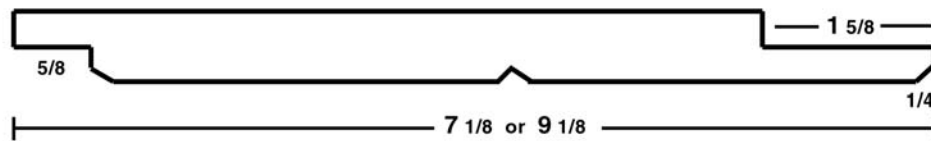

### AVAILABLE DIMENSIONS:

SIZE: 5/4 x 6 EASED EDGE S4S                              LENGTHS: 8'-20'

SIZE: 2 x 4 EASED EDGE S4S                              LENGTHS: 8'-20'

SIZE: 2 x 6 EASDED EDGE S4S                              LENGTHS: 8'-20'

## A GRADE CLEAR REVERSIBLE SIDING

AVAILABLE DIMENSIONS:

SIZE: 1/2" x 6	LENGTHS: 6'-20'	10PCS BUNDLES
SIZE: 1/2" x 8	LENGTHS: 6'-20'	10PCS BUNDLES

## PRIMED CLEAR FJ VG REVERSIBLE (WRC/REDWOOD)

AVAILABLE DIMENSIONS:

SIZE: 1/2" x 6	LENGTHS: 16' W/ SHORTS
SIZE: 1/2" x 8	LENGTHS: 16' W/ SHORTS
SIZE: 3/4" x 10	LENGTHS: 16' W/ SHORTS

## WESTERN RED CEDAR SELECT & QUALITY KD T&G REVERSIBLE

AVAILABLE DIMENSIONS:

SIZE: 1 x 6                      LENGTHS: 6'-16'      6PCS BUNDLES

1 x 8 & 1 x10 Channel Rustic