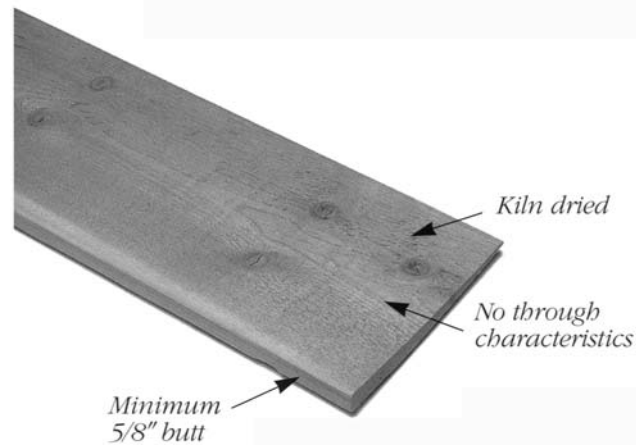

WESTERN RED CEDAR SIDINGS

SELECT & QUALITY SIDING (TEXTURED FACE)

AVAILABLE DIMENSIONS:

SIZE: 11/16" x 6	LENGTHS: 8'-20'	8PCS BUNDLES
SIZE: 11/16" x 8	LENGTHS: 8'-20'	8PCS BUNDLES
SIZE: 3/4" x 10	LENGTHS: 8'-20'	6PCS BUNDLES

A GRADE CLEAR REVERSIBLE SIDING

AVAILABLE DIMENSIONS:

SIZE: 1/2" x 6	LENGTHS: 6'-20'	10PCS BUNDLES
SIZE: 1/2" x 8	LENGTHS: 6'-20'	10PCS BUNDLES

PRIMED CLEAR FJ VG REVERSIBLE (WRC/REDWOOD)

AVAILABLE DIMENSIONS:

SIZE: 1/2" x 6	LENGTHS: 16' W/ SHORTS
SIZE: 1/2" x 8	LENGTHS: 16' W/ SHORTS
SIZE: 3/4" x 10	LENGTHS: 16' W/ SHORTS